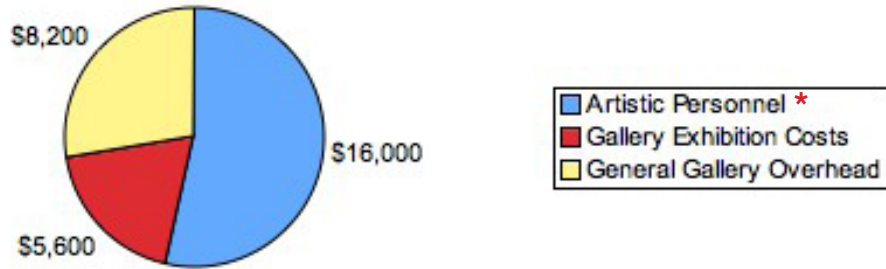

ATHICA APPLAUDS THE ATHENS' COMMUNITY SUPPORT OF CONTEMPORARY ART – SEE WHAT A DIFFERENCE YOU MAKE:

2010 Expenses

** i.e. artist stipends, curators & writers freelance fees, profesional installation help. Administrative functions are presently still donated servoces.*